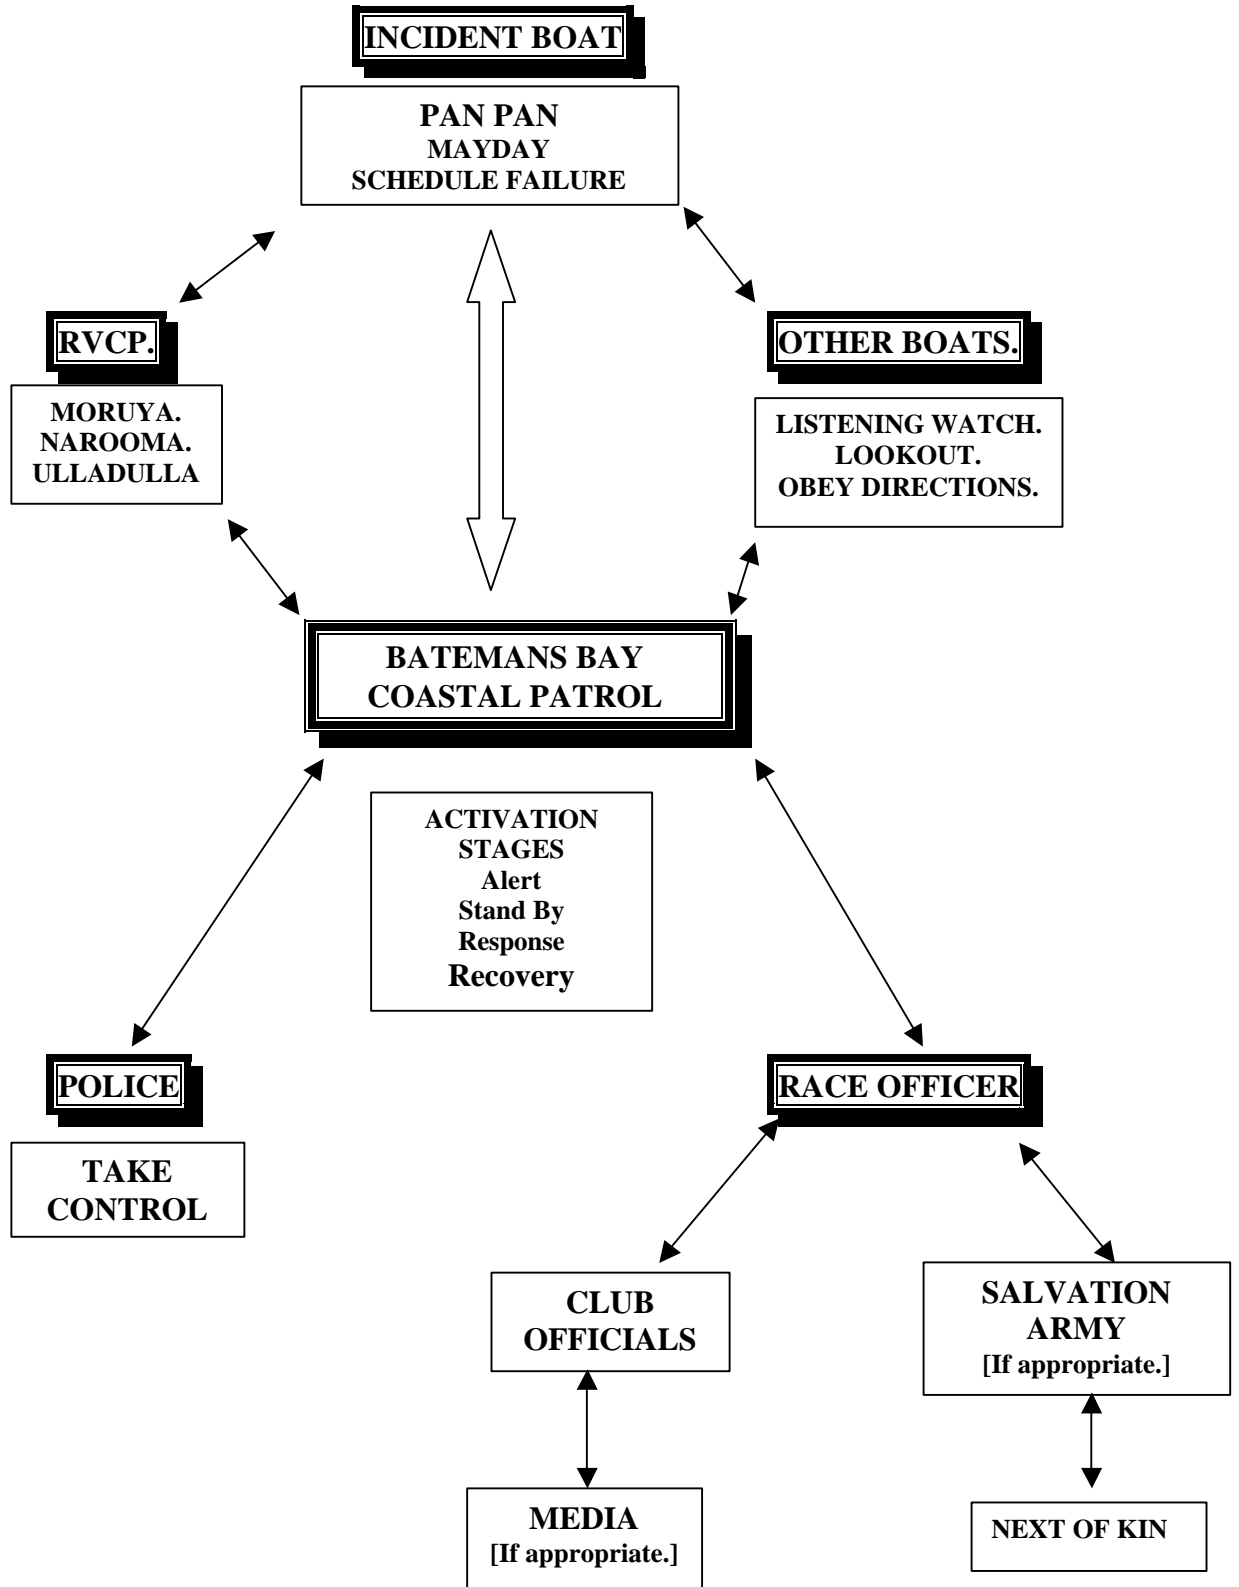

**BATEMANS BAY SAILING CLUB**  
**KEEL BOAT EMERGENCY PLAN**  
**SUMMARY**  
**OCTOBER 2002**

**BATEMANS BAY SAILING CLUB  
EMERGENCY PLAN  
CONTACT NUMBERS  
OCTOBER 2002**

**COASTAL PATROLS**

**BATEMANS BAY**